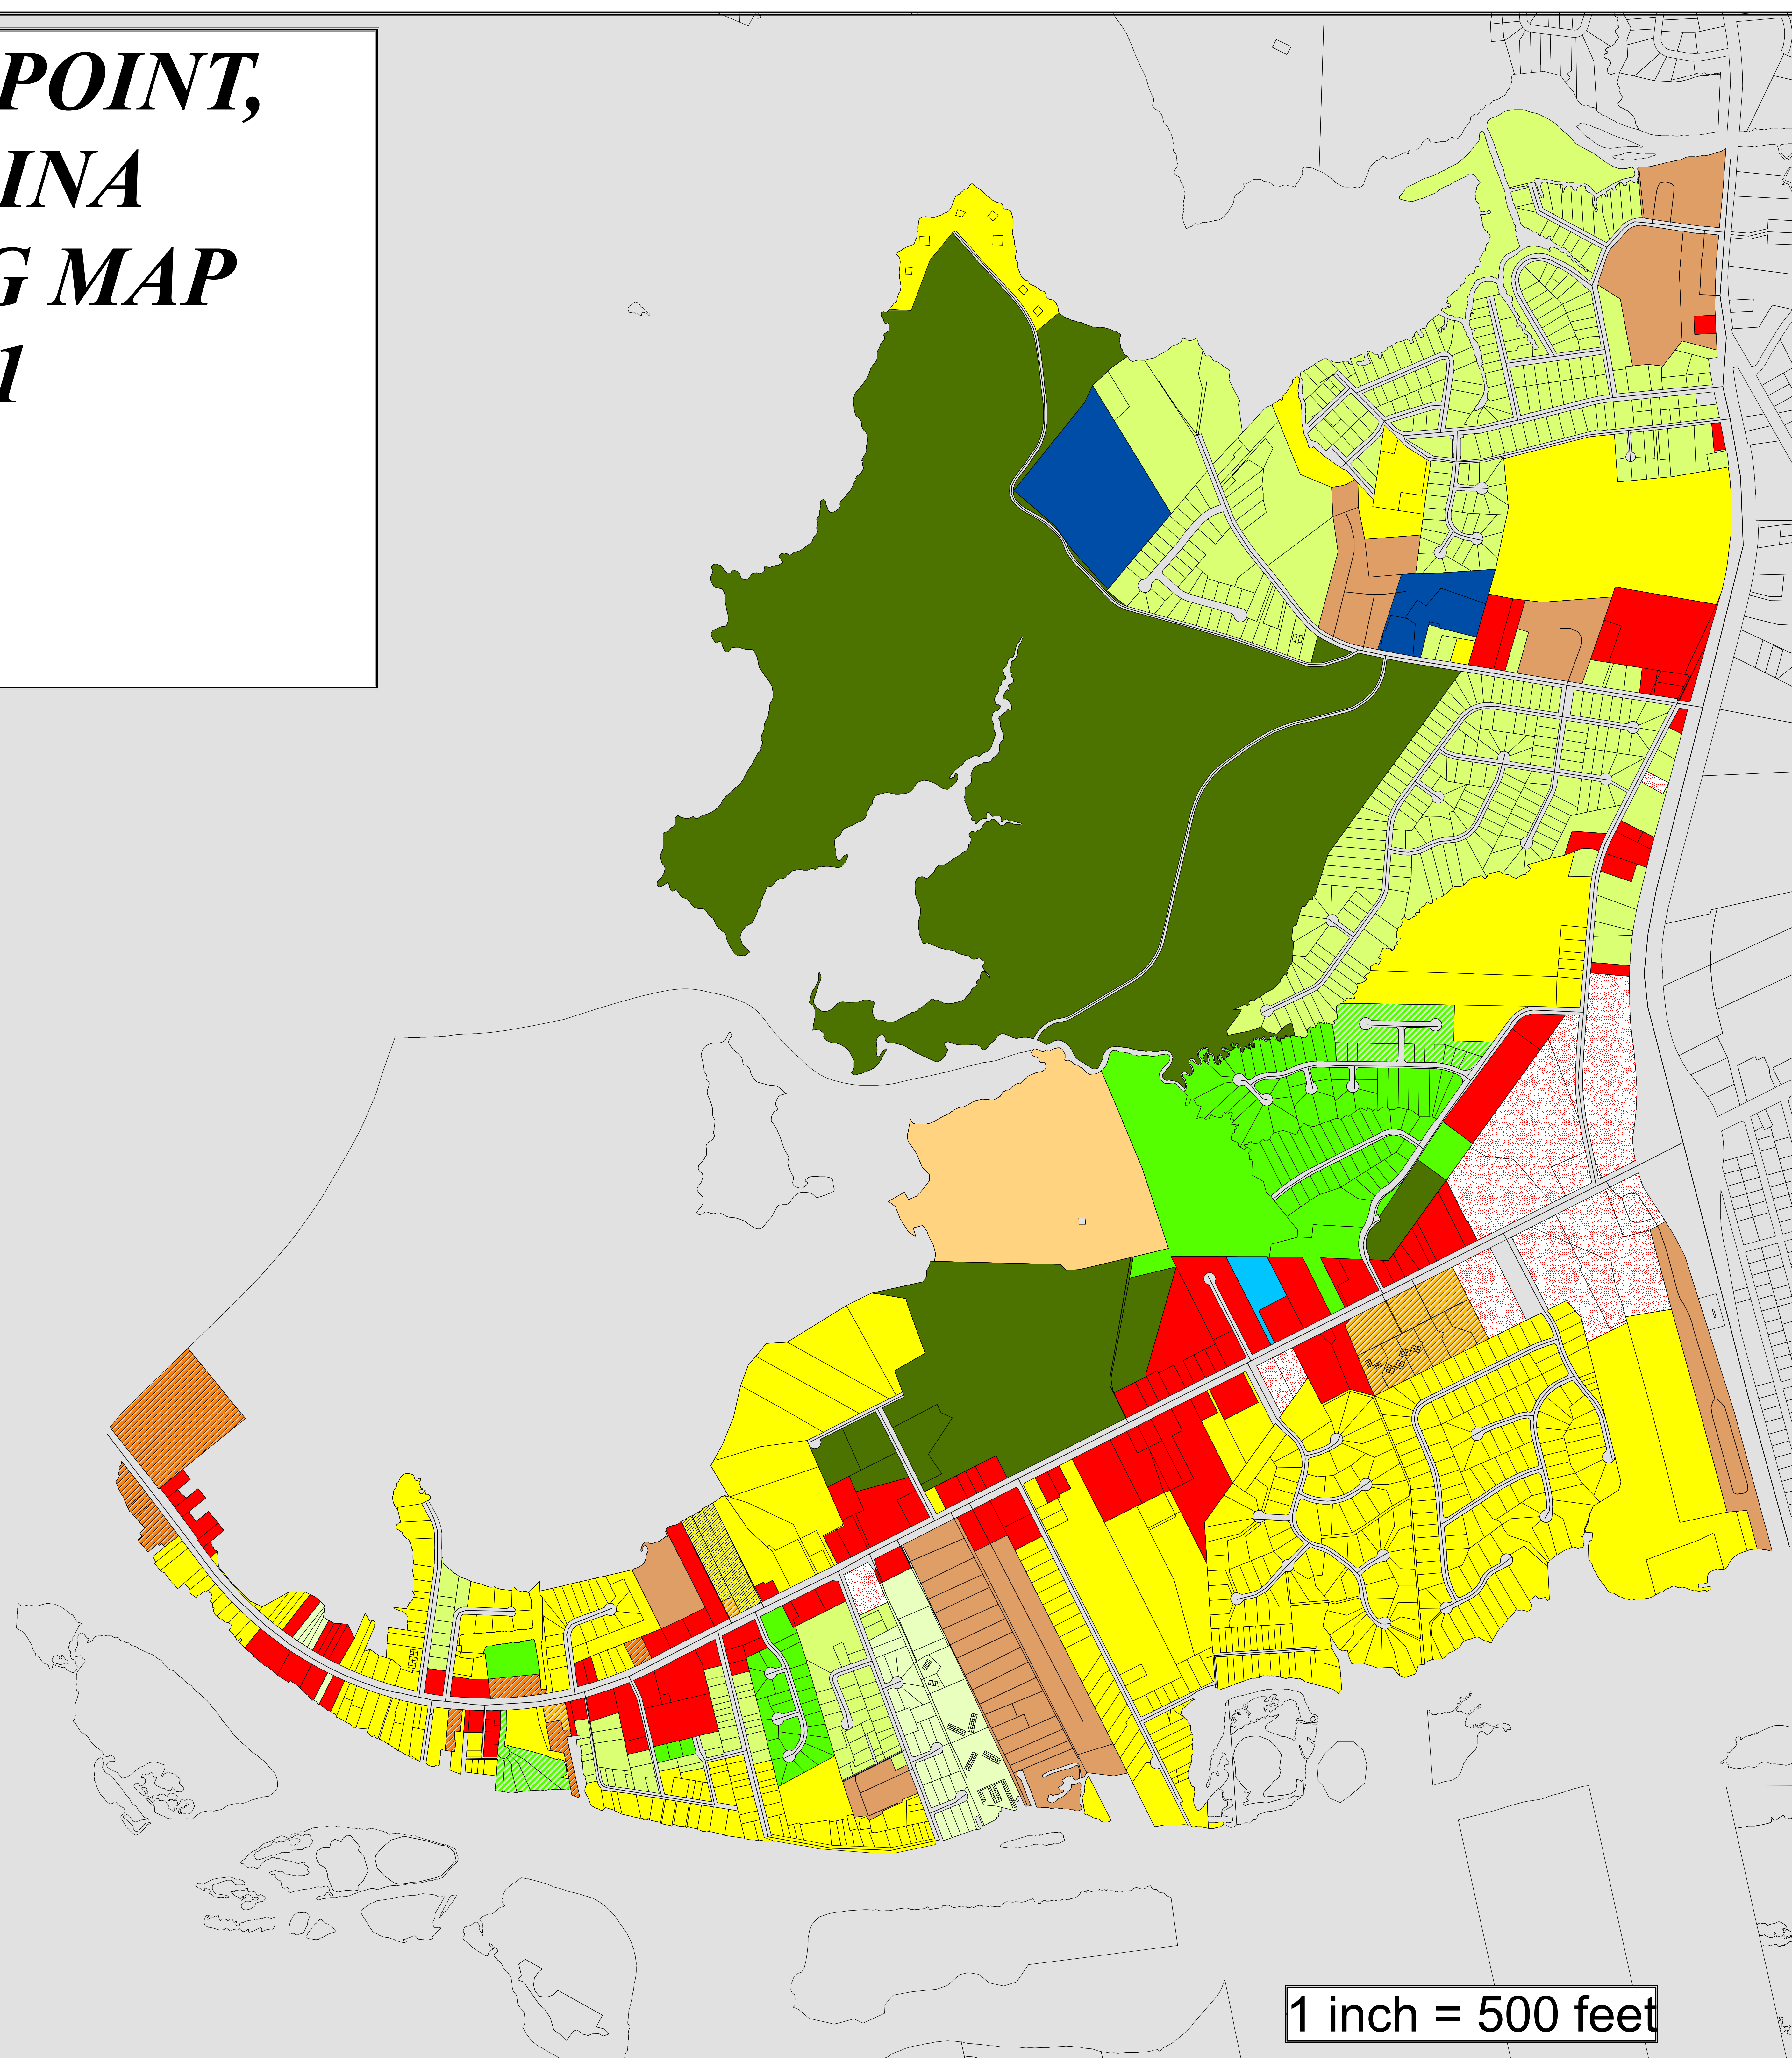

TOWN OF CEDAR POINT, NORTH CAROLINA OFFICIAL ZONING MAP JULY 26, 2011

Legend

 Carteret County Parcel Data: August 2011

Zoning Districts

-  B-1
-  B-1/PUD
-  B-2
-  B-3
-  HSCD
-  IW
-  LIW
-  MC
-  R-10
-  R-15
-  R-15/PUD
-  R-15M
-  R-20
-  R-20/PUD
-  RA

1 inch = 500 feet